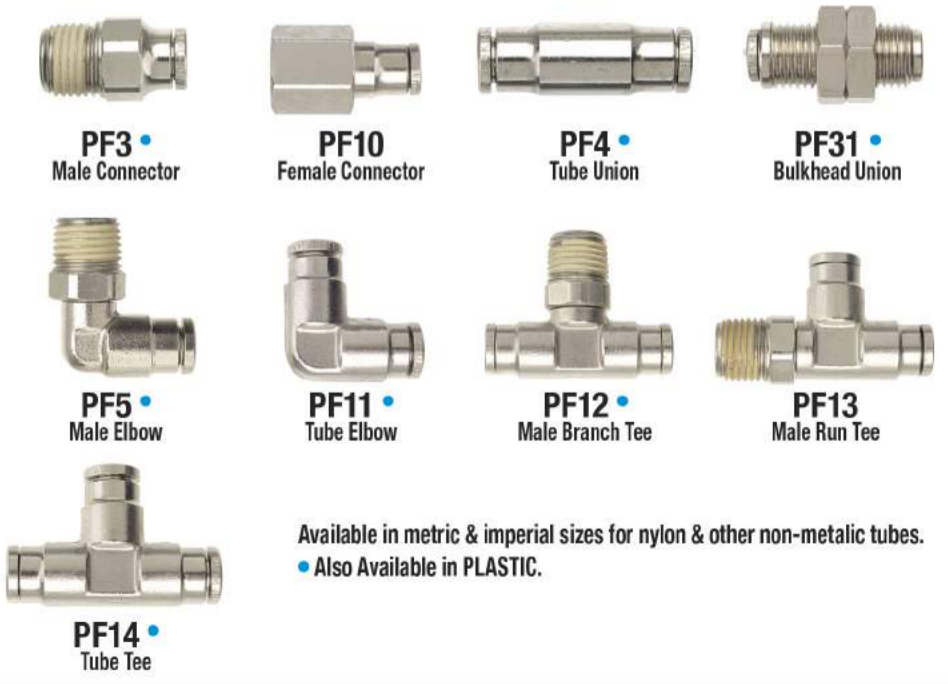

AIR BRAKE FITTINGS

OXY-ACETYLENE FITTINGS

AIRLINE FITTINGS

SAE 45° FLARE BRASS FITTINGS

BALL VALVES

NEEDLE VALVES

PUSHFIT INSTANT COUPLINGS

MISCELLANEOUS VALVES

LEVER TAPS

GAUGES, HOSE CLAMPS & PVC/NYLON/PU

SAE 45° INVERTED FLARE FITTINGS