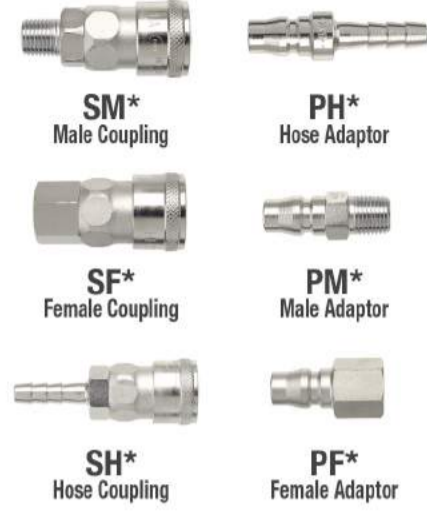

QUICK CONNECT AIRLINE

20/30/40 SERIES
*Denotes fitting also available in Stainless Steel.

310 SERIES
‡Denotes fitting also available in Steel.

320 SERIES
NOTE: Adaptors shown with 310 Series are also compatible with 320 Series couplings.

330 SERIES

200 SERIES
*Denotes fitting also available in Steel.

500 SERIES

CALL US NOW
08 8396 8758

24/7 0427 008 786

www.integratedhose.com.au

STANDARD COMPRESSION FITTINGS

BRASS THREADED ADAPTORS

AIR BRAKE FITTINGS

OXY-ACETYLENE FITTINGS

AIRLINE FITTINGS

SAE 45° FLARE BRASS FITTINGS

BALL VALVES

NEEDLE VALVES

PUSHFIT INSTANT COUPLINGS

MISCELLANEOUS VALVES

LEVER TAPS

GAUGES, HOSE CLAMPS & PVC/NYLON/PU

SAE 45° INVERTED FLARE FITTINGS