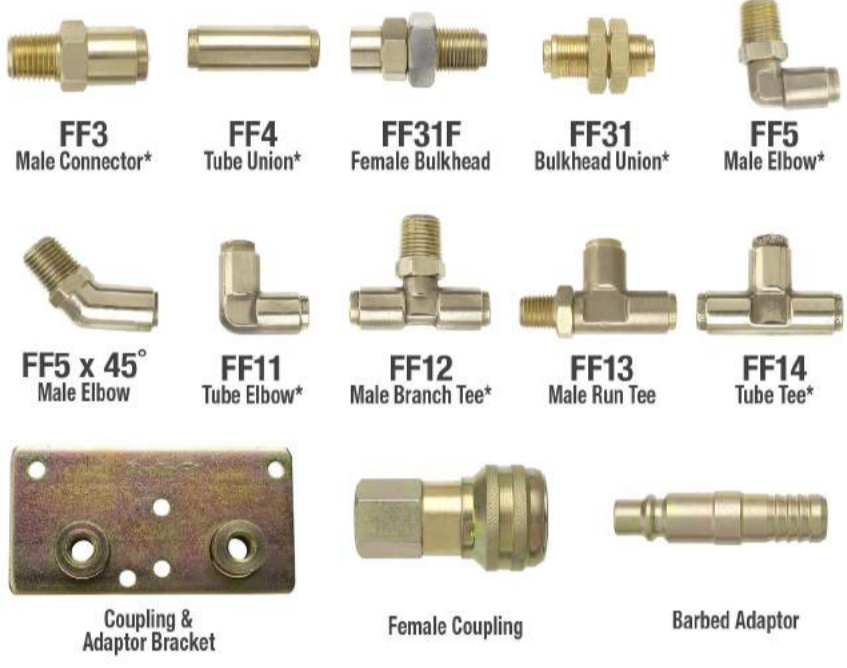

QUICK CONNECT AIRLINE

20/30/40 SERIES
*Denotes fitting also available in Stainless Steel.

310 SERIES
‡Denotes fitting also available in Steel.

320 SERIES
NOTE: Adaptors shown with 310 Series are also compatible with 320 Series couplings.

330 SERIES

200 SERIES
*Denotes fitting also available in Steel.

500 SERIES

CALL US NOW
08 8396 8758

24/7 0427 008 786

www.integratedhose.com.au

STANDARD COMPRESSION FITTINGS

BRASS THREADED ADAPTORS

AIR BRAKE FITTINGS

OXY-ACETYLENE FITTINGS

AIRLINE FITTINGS

SAE 45° FLARE BRASS FITTINGS

BALL VALVES

NEEDLE VALVES

PUSHFIT INSTANT COUPLINGS

MISCELLANEOUS VALVES

LEVER TAPS

GAUGES, HOSE CLAMPS & PVC/NYLON/PU

SAE 45° INVERTED FLARE FITTINGS