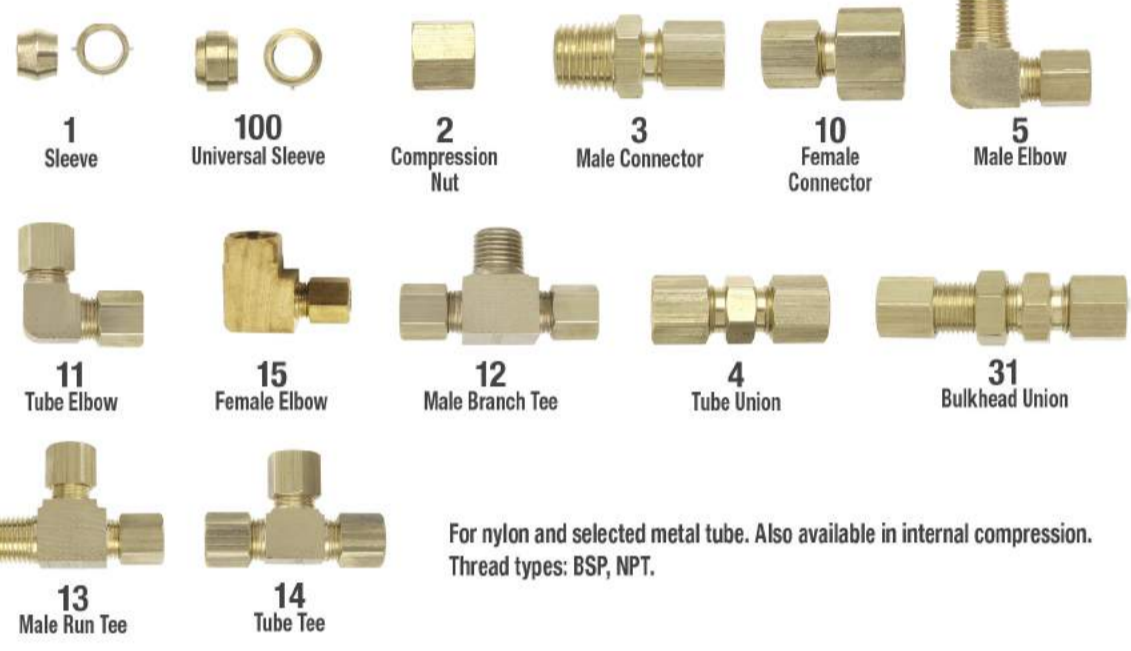

QUICK CONNECT AIRLINE

20/30/40 SERIES
*Denotes fitting also available in Stainless Steel.

310 SERIES
‡Denotes fitting also available in Steel.

320 SERIES
NOTE: Adaptors shown with 310 Series are also compatible with 320 Series couplings.

330 SERIES

200 SERIES
*Denotes fitting also available in Steel.

500 SERIES

CALL US NOW
08 8396 8758

24/7 0427 008 786

www.integratedhose.com.au

STANDARD COMPRESSION FITTINGS

BRASS THREADED ADAPTORS

AIR BRAKE FITTINGS

OXY-ACETYLENE FITTINGS

AIRLINE FITTINGS

SAE 45° FLARE BRASS FITTINGS

BALL VALVES

NEEDLE VALVES

PUSHFIT INSTANT COUPLINGS

MISCELLANEOUS VALVES

LEVER TAPS

GAUGES, HOSE CLAMPS & PVC/NYLON/PU

SAE 45° INVERTED FLARE FITTINGS