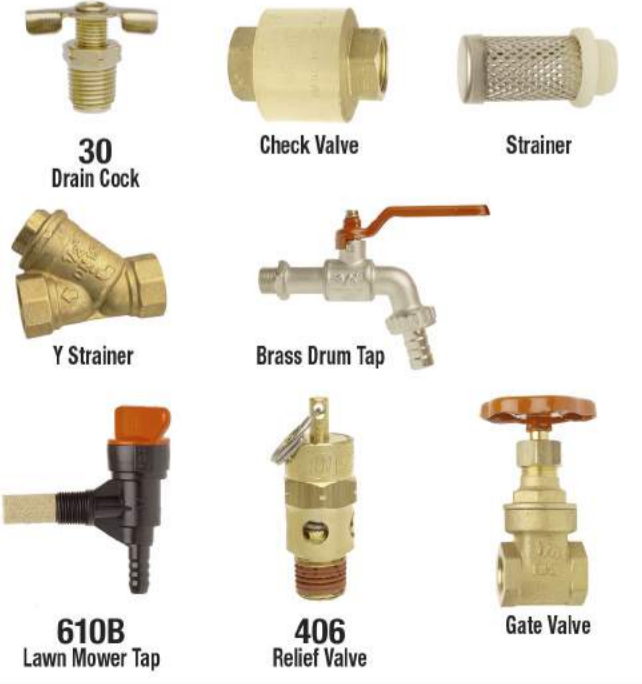

QUICK CONNECT AIRLINE

20/30/40 SERIES
*Denotes fitting also available in Stainless Steel.

310 SERIES
‡Denotes fitting also available in Steel.

320 SERIES
NOTE: Adaptors shown with 310 Series are also compatible with 320 Series couplings.

AIR BRAKE FITTINGS

OXY-ACETYLENE FITTINGS

AIRLINE FITTINGS

SAE 45° FLARE BRASS FITTINGS

BALL VALVES

NEEDLE VALVES

PUSHFIT INSTANT COUPLINGS

MISCELLANEOUS VALVES

LEVER TAPS

GAUGES, HOSE CLAMPS & PVC/NYLON/PU

SAE 45° INVERTED FLARE FITTINGS