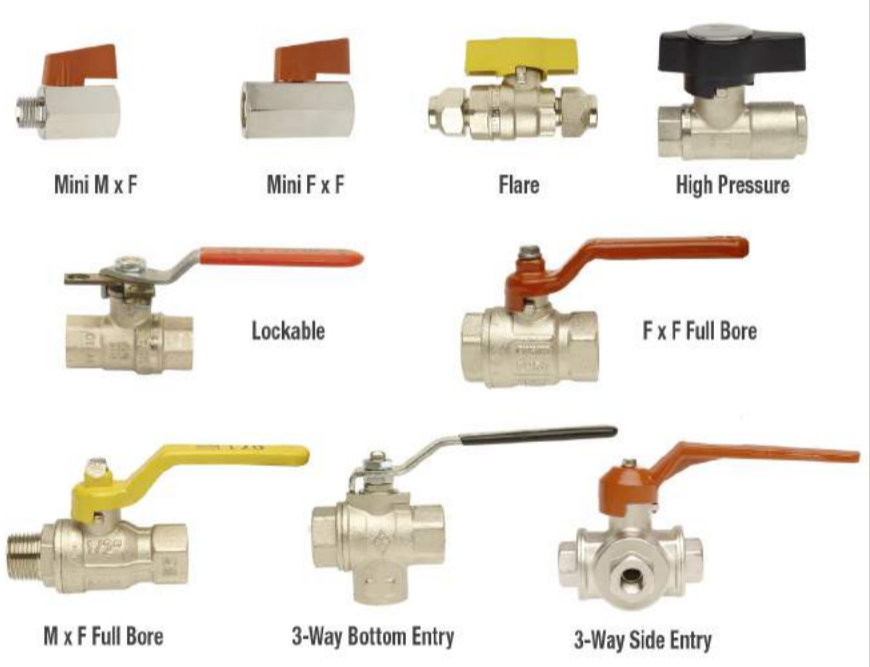

QUICK CONNECT AIRLINE

20/30/40 SERIES
*Denotes fitting also available in Stainless Steel.

310 SERIES
‡Denotes fitting also available in Steel.

320 SERIES
NOTE: Adaptors shown with 310 Series are also compatible with 320 Series couplings.

AIR BRAKE FITTINGS

OXY-ACETYLENE FITTINGS

AIRLINE FITTINGS

SAE 45° FLARE BRASS FITTINGS

BALL VALVES

NEEDLE VALVES

PUSHFIT INSTANT COUPLINGS

MISCELLANEOUS VALVES

LEVER TAPS

GAUGES, HOSE CLAMPS & PVC/NYLON/PU

SAE 45° INVERTED FLARE FITTINGS