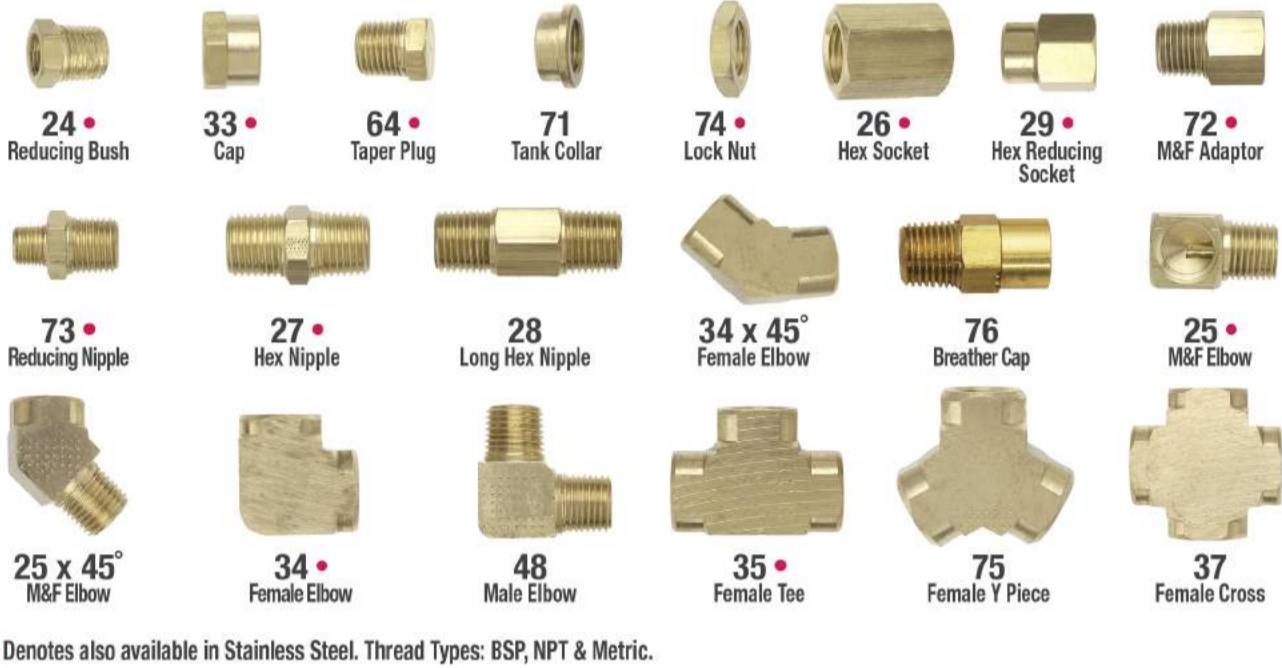

QUICK CONNECT AIRLINE

20/30/40 SERIES
*Denotes fitting also available in Stainless Steel.

310 SERIES
‡Denotes fitting also available in Steel.

320 SERIES
NOTE: Adaptors shown with 310 Series are also compatible with 320 Series couplings.

330 SERIES

200 SERIES
*Denotes fitting also available in Steel.

500 SERIES

CALL US NOW
08 8396 8758

24/7 0427 008 786

www.integratedhose.com.au

STANDARD COMPRESSION FITTINGS

BRASS THREADED ADAPTORS

AIR BRAKE FITTINGS

OXY-ACETYLENE FITTINGS

AIRLINE FITTINGS

SAE 45° FLARE BRASS FITTINGS

BALL VALVES

NEEDLE VALVES

PUSHFIT INSTANT COUPLINGS

MISCELLANEOUS VALVES

LEVER TAPS

GAUGES, HOSE CLAMPS & PVC/NYLON/PU

SAE 45° INVERTED FLARE FITTINGS