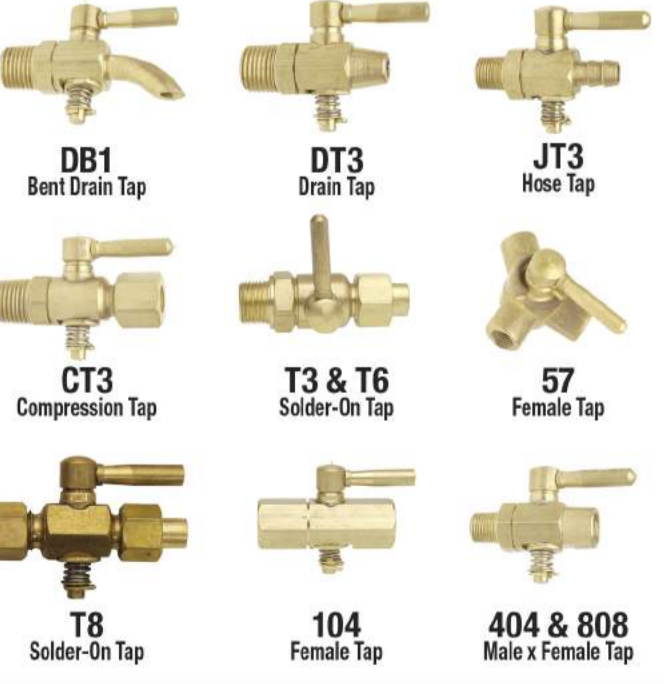

QUICK CONNECT AIRLINE

20/30/40 SERIES
*Denotes fitting also available in Stainless Steel.

310 SERIES
‡Denotes fitting also available in Steel.

320 SERIES
NOTE: Adaptors shown with 310 Series are also compatible with 320 Series couplings.

AIR BRAKE FITTINGS

OXY-ACETYLENE FITTINGS

AIRLINE FITTINGS

SAE 45° FLARE BRASS FITTINGS

BALL VALVES

NEEDLE VALVES

PUSHFIT INSTANT COUPLINGS

MISCELLANEOUS VALVES

LEVER TAPS

GAUGES, HOSE CLAMPS & PVC/NYLON/PU

SAE 45° INVERTED FLARE FITTINGS