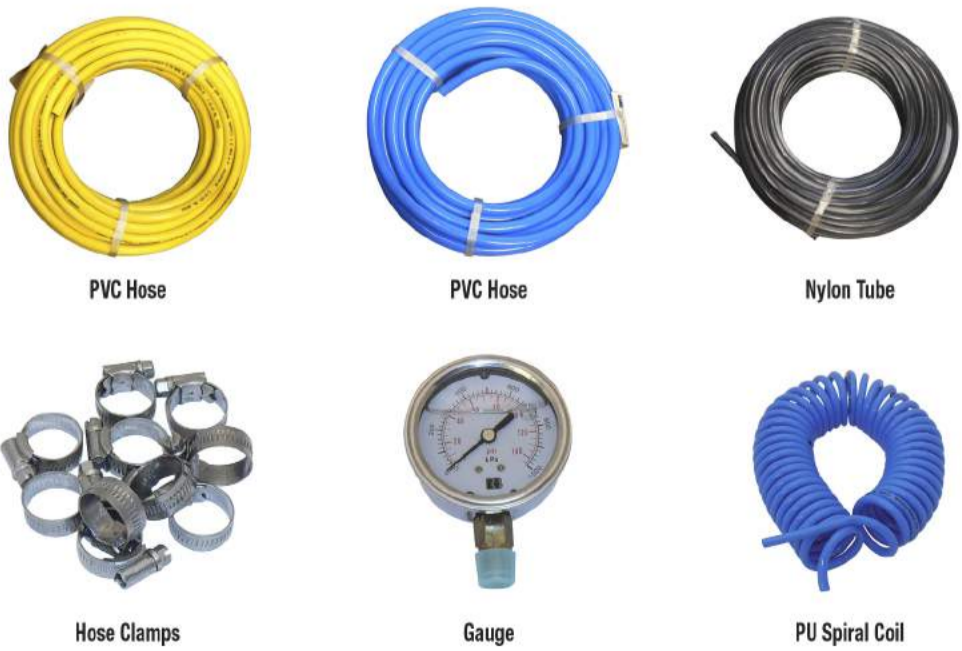

AIR BRAKE FITTINGS

OXY-ACETYLENE FITTINGS

AIRLINE FITTINGS

SAE 45° FLARE BRASS FITTINGS

BALL VALVES

NEEDLE VALVES

PUSHFIT INSTANT COUPLINGS

MISCELLANEOUS VALVES

LEVER TAPS

GAUGES, HOSE CLAMPS & PVC/NYLON/PU

SAE 45° INVERTED FLARE FITTINGS