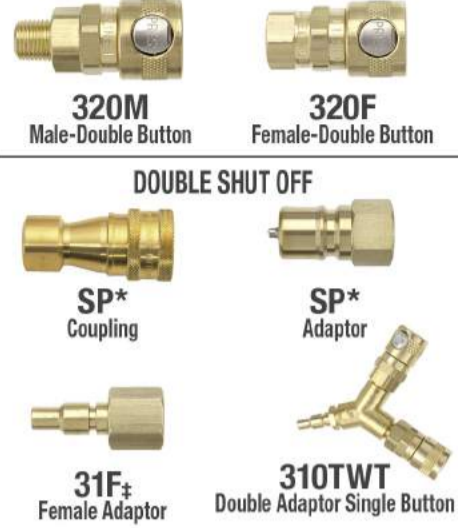

QUICK CONNECT AIRLINE

20/30/40 SERIES
*Denotes fitting also available in Stainless Steel.

310 SERIES
‡Denotes fitting also available in Steel.

320 SERIES
NOTE: Adaptors shown with 310 Series are also compatible with 320 Series couplings.

330 SERIES

200 SERIES
*Denotes fitting also available in Steel.

500 SERIES

CALL US NOW
08 8396 8758

24/7 0427 008 786

www.integratedhose.com.au

STANDARD COMPRESSION FITTINGS

BRASS THREADED ADAPTORS

AIR BRAKE FITTINGS

OXY-ACETYLENE FITTINGS

AIRLINE FITTINGS

SAE 45° FLARE BRASS FITTINGS

BALL VALVES

NEEDLE VALVES

PUSHFIT INSTANT COUPLINGS

MISCELLANEOUS VALVES

LEVER TAPS

GAUGES, HOSE CLAMPS & PVC/NYLON/PU

SAE 45° INVERTED FLARE FITTINGS